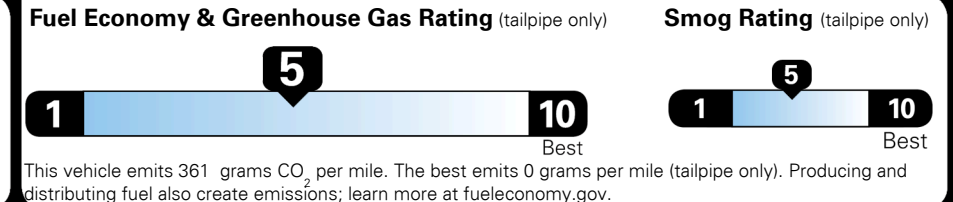

- Carpeted Floor Mats

Full Tank of Gas

GENESIS WARRANTY

- 5-year/60,000-mile New Vehicle Warranty*
- 10-year/100,000-mile Powertrain Warranty*
- 7-year/Unlimited-mile Anti-perforation Warranty*
- Limited warranties, see dealer for details

Manufacturer's Suggested Retail Price: $54,400.00

ADDED FEATURES:

- *UYUNI WHITE(UYH) Paint $650.00
- *Advanced Package $4,700.00
  - 19-inch Alloy Wheels
  - Matte Finish Wood Trim
  - Ventilated Front Seats
  - Power Rear Sunshades
  - 3-Zone Climate Control
  - Power Trunk
  - Lexicon® Premium Audio
  - Panoramic Sunroof
- Accessories
  - *Cargo Tray, Reversible $160.00
  - *First Aid Kit $45.00
  - *Illuminated Door Scuff Plates $395.00
  - *Bumper Appliqué $85.00

SOLD TO: CT707 SHIPPED TO: CT707
GENESIS OF FAIRFIELD
338 COMMERCE DRIVE
FAIRFIELD CT 06824

VIN: KMTGB4SCDRU228037	ENGINE: G4KRA738589	EXTERIOR COLOR: UYUNI WHITE	INTERIOR/SEAT COLOR: OBSIDIAN BLACK/OBSIDIAN
MODEL: S1422A45	PORT OF ENTRY: PH	TRANSPORT: TRUCK	ACCESSORY WEIGHT: 13 lbs./ 6 kgs.

EMISSIONS:
This vehicle is certified to meet emission requirements in all 50 states

TOTAL PRICE: $61,685.00

EPA DOT Fuel Economy and Environment

Gasoline Vehicle

Fuel Economy

25 MPG
combined city/hwy

22 MPG
city

30 MPG
highway

4.0 gallons per 100 miles

Large Cars range from 14 to 137 MPG. The best vehicle rates 140 MPGe.

You spend $3,250
more in fuel costs over 5 years compared to the average new vehicle.

Annual fuel cost $2,600

Actual results will vary for many reasons, including driving conditions and how you drive and maintain your vehicle. The average new vehicle gets 28 MPG and costs $9,750 to fuel over 5 years. Cost estimates are based on 15,000 miles per year at $ 4.30 per gallon. MPGe is miles per gasoline gallon equivalent. Vehicle emissions are a significant cause of climate change and smog.

fueleconomy.gov
Calculate personalized estimates and compare vehicles

GOVERNMENT 5-STAR SAFETY RATINGS

Overall Vehicle Score ★ ★ ★ ★ ★

Based on the combined rating of frontal, side and rollover. Should ONLY be compared to other vehicles of similar size and weight.

Frontal Crash	Driver	★ ★ ★ ★ ★
Crash	Passenger	★ ★ ★ ★ ★
Side Crash	Front seat	★ ★ ★ ★ ★
Crash	Rear seat	★ ★ ★ ★ ★
Rollover		★ ★ ★ ★ ★

Based on the risk of injury in a frontal impact. Should ONLY be compared to other vehicles of similar size and weight.

Based on the risk of injury in a side impact.

Based on the risk of rollover in a single-vehicle crash.

Manufacturer's suggested retail price includes manufacturer's recommended pre-delivery service. Gasoline license and title fees state and local taxes and dealer installed options and accessories are not included in the manufacturer's suggested retail price. This label has been affixed to this vehicle by Genesis Motor America, pursuant to the requirements of 15 U.S.C. 1231 et seq. which prohibits its removal or alteration prior to delivery to the ultimate purchaser.

Scan this QR code for general model information and options

Star ratings range from 1 to 5 stars (★★★★★) with 5 being the highest.
Source: National Highway Traffic Safety Administration (NHTSA).
www.safercar.gov or 1-888-327-4236

PARTS CONTENT INFORMATION

FOR VEHICLES IN THIS CARLINE: U.S./CANADIAN PARTS CONTENT: 2 %

MAJOR SOURCES OF FOREIGN PARTS CONTENT: KOREA: 80 %

FOR THIS VEHICLE: FINAL ASSEMBLY POINT: ULSAN, KOREA

COUNTRY OF ORIGIN:

ENGINE: KOREA **TRANSMISSION: KOREA**

Note: Parts content does not include final assembly, distribution, or other non-parts costs.