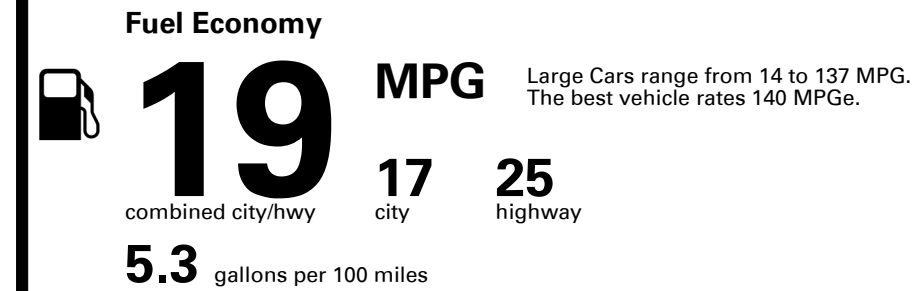

VIN: KMTGB4SD6RU227202	ENGINE: G6DSPA338714	EXTERIOR COLOR: VIK BLACK	INTERIOR/SEAT COLOR: SEVILLA RED/SEVILLA RED
MODEL: S1472A65	PORT OF ENTRY: PH	TRANSPORT: TRUCK	ACCESSORY WEIGHT: 13 lbs./ 6 kgs.

EMISSIONS:
 This vehicle is certified to meet emission requirements in all 50 states

TOTAL PRICE: \$75,205.00

EPA DOT Fuel Economy and Environment

Gasoline Vehicle

You spend \$7,250
 more in fuel costs over 5 years compared to the average new vehicle.

Annual fuel cost \$3,400

Fuel Economy & Greenhouse Gas Rating (tailpipe only)